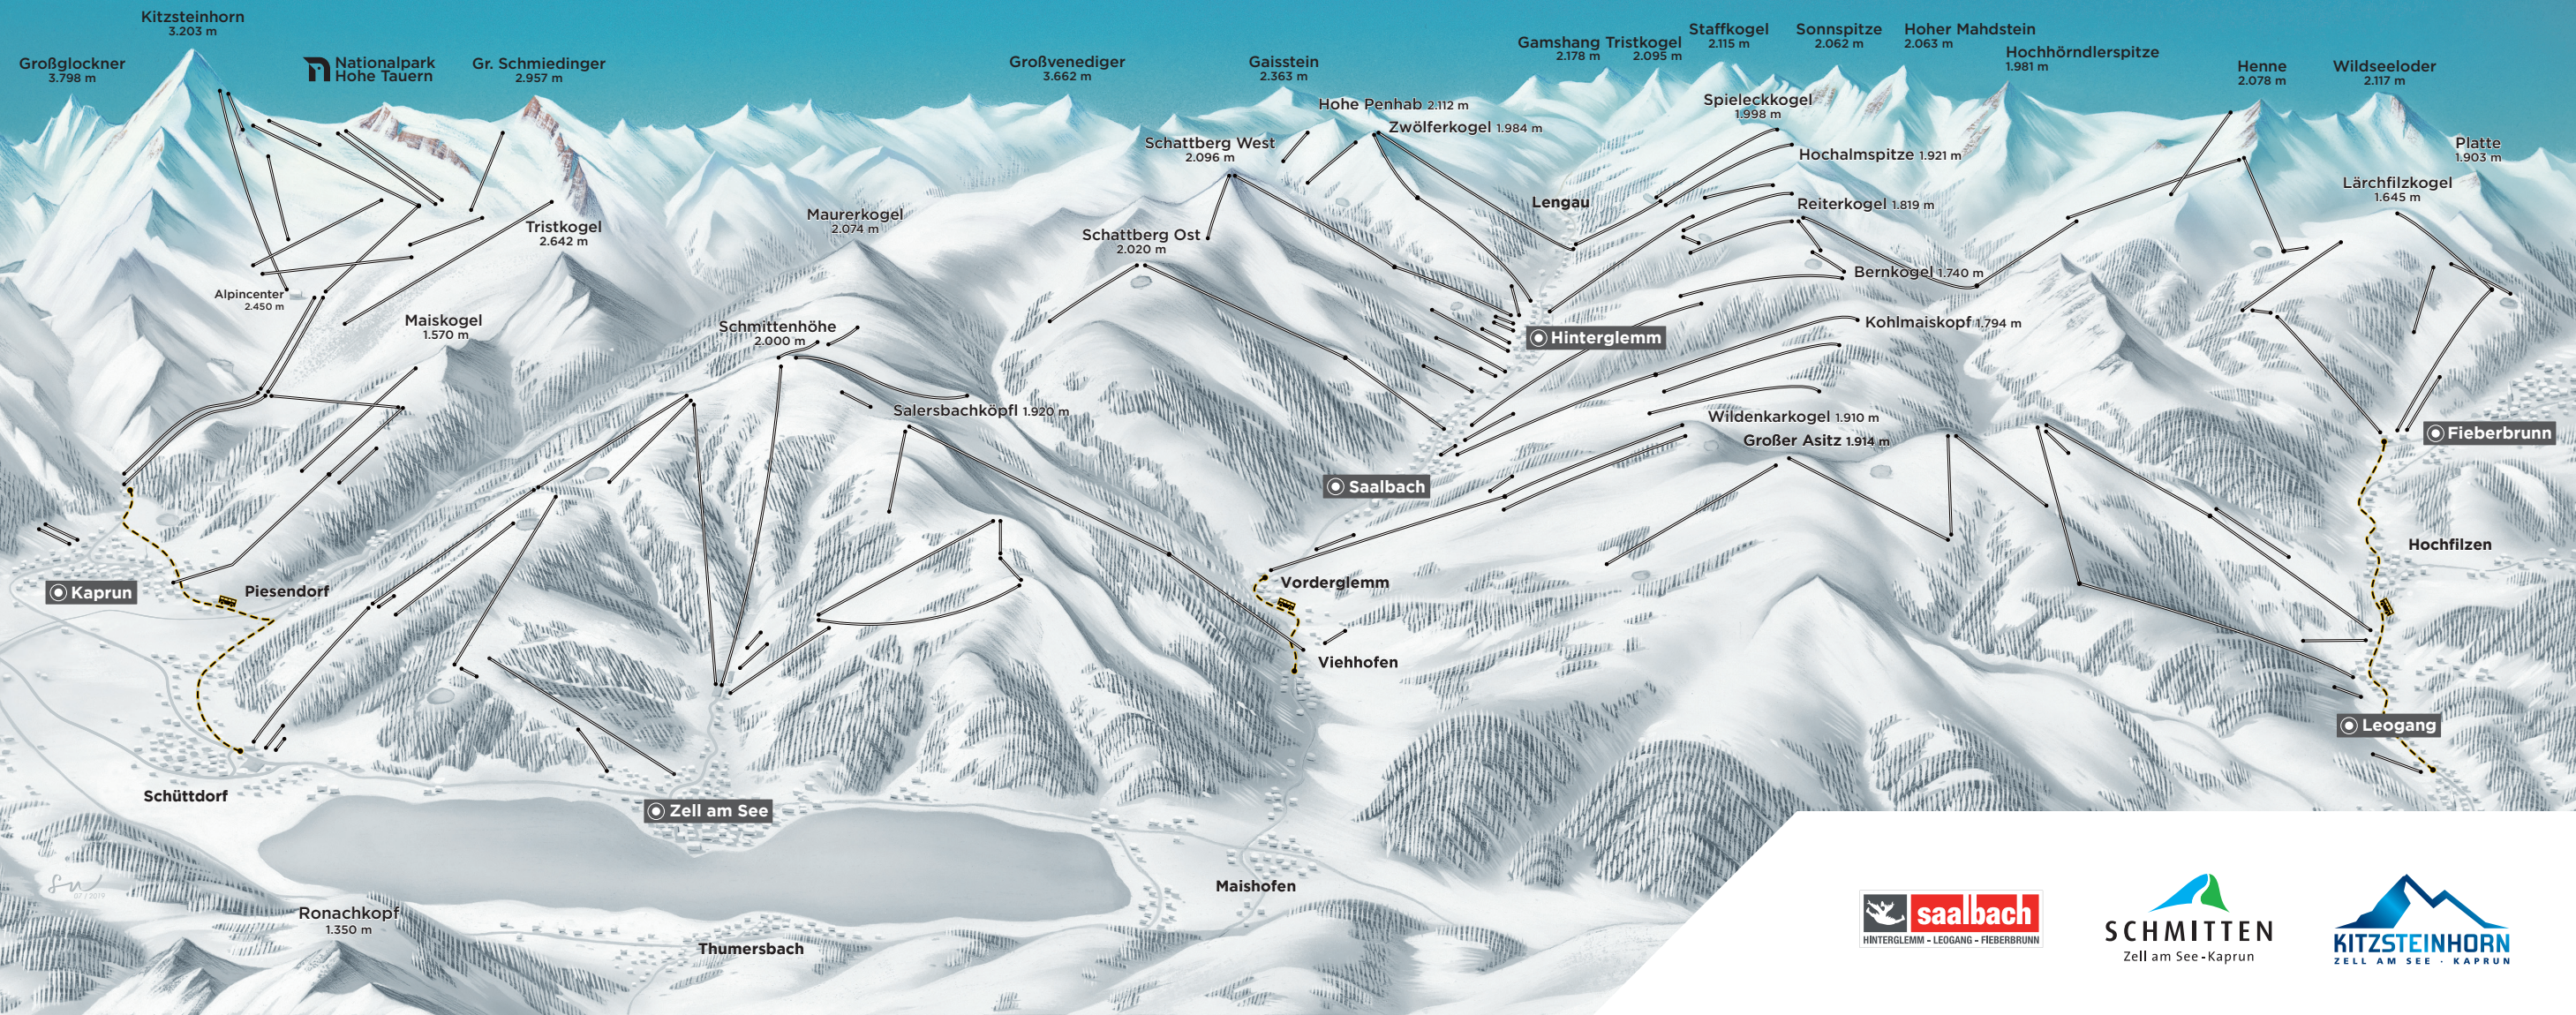

ALPIN CARD

1 Ticket. 3 Regionen. ∞ Berge. 1 ticket. 3 regions. ∞ mountains.

 408 Pistenkilometer
408 km ski slopes

 121 Anlagen
121 facilities

 365 Tage aktiv
365 days active

 Gletscher inklusive
Glacier included

ALPIN CARD

 **408 Pistenkilometer**
408 km ski slopes

 **121 Anlagen**
121 facilities

 **365 Tage aktiv**
365 days active

 **Gletscher inklusive**
Glacier included